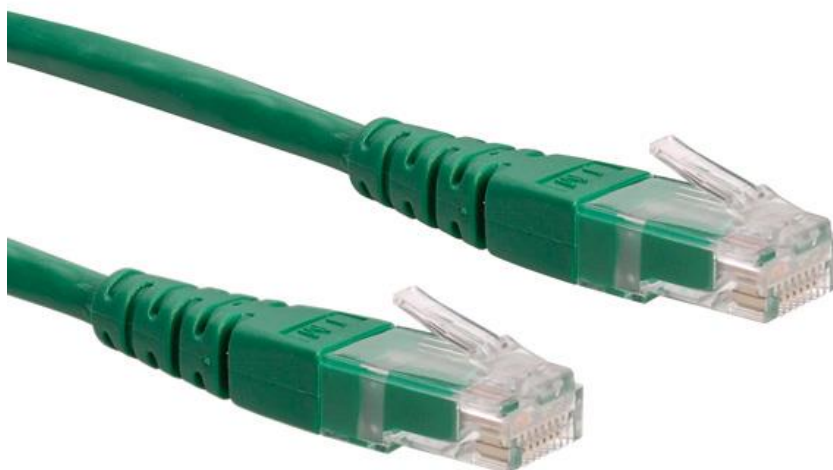

Datenblatt - Fiche technique - Data sheet

21.15.1523

ROLINE UTP-Patchkabel Kat.6, grün, 0,5 m

Cordon ROLINE Cat.6 UTP, vert, 0,5 m

ROLINE UTP Patch Cord, Cat.6, green, 0.5 m

Total length (optional)

Remark : SCABAXX013X XXX XE1201

- (1) XX : Jacket Color
 - 01=Black(RAL9011), 02=Gray(RAL7035), 03=Red(RAL3031)
 - 05=White(RAL9010), 06=Yellow(RAL1021), 07=Blue(RAL5015)
 - 08=Green(RAL6029), 09=Orange(RAL2003), 10=Purple(RAL4005)
 - 11=Pink(RAL4003)
- (2) X : Wiring
 - 1=T568A, 2=T568B, 3=T568A & T568B combination
- (3) XXX : Length
- (4) Length Unit : 1=cm, 2=meter, 3=feet.
 - (3)(4) : 0501=0.5meter(50cm), 0012=1meter, 0102=10meter
 - 0033=3feet, 0103=10feet

Specification :

- Material :
- 1. RJ45 Plug : (P/N : PU8850)
 - 1-1. Housing : Polycarbonate, UL 94V-2, Transparent color.
 - 1-2. Contact material : Phosphor Bronze with 50-60 micro-inch Nickel plated.
 - 1-3. Contact finished : Min. 50 micro-inch Gold plated.
- 2. Narrow PVC Molded.
- 3. Cable : UTP UnShielded and Twisted,
 - 4 pair Stranded wire UL material approved.
 - 24 AWG conductor and PVC jacket.
- 4. length mark(latch side) : 0.3M,0.5M,0.75M,1M,1.5M,2M,3M,5M,7M,7.5M, 10M,15M,20M,25M,30M.
- 5. Print : roline UTP PATCH CABLE 24AWG 4PR EIA/TIA-568B.2-1
CAT.6 XXXXXXX-X