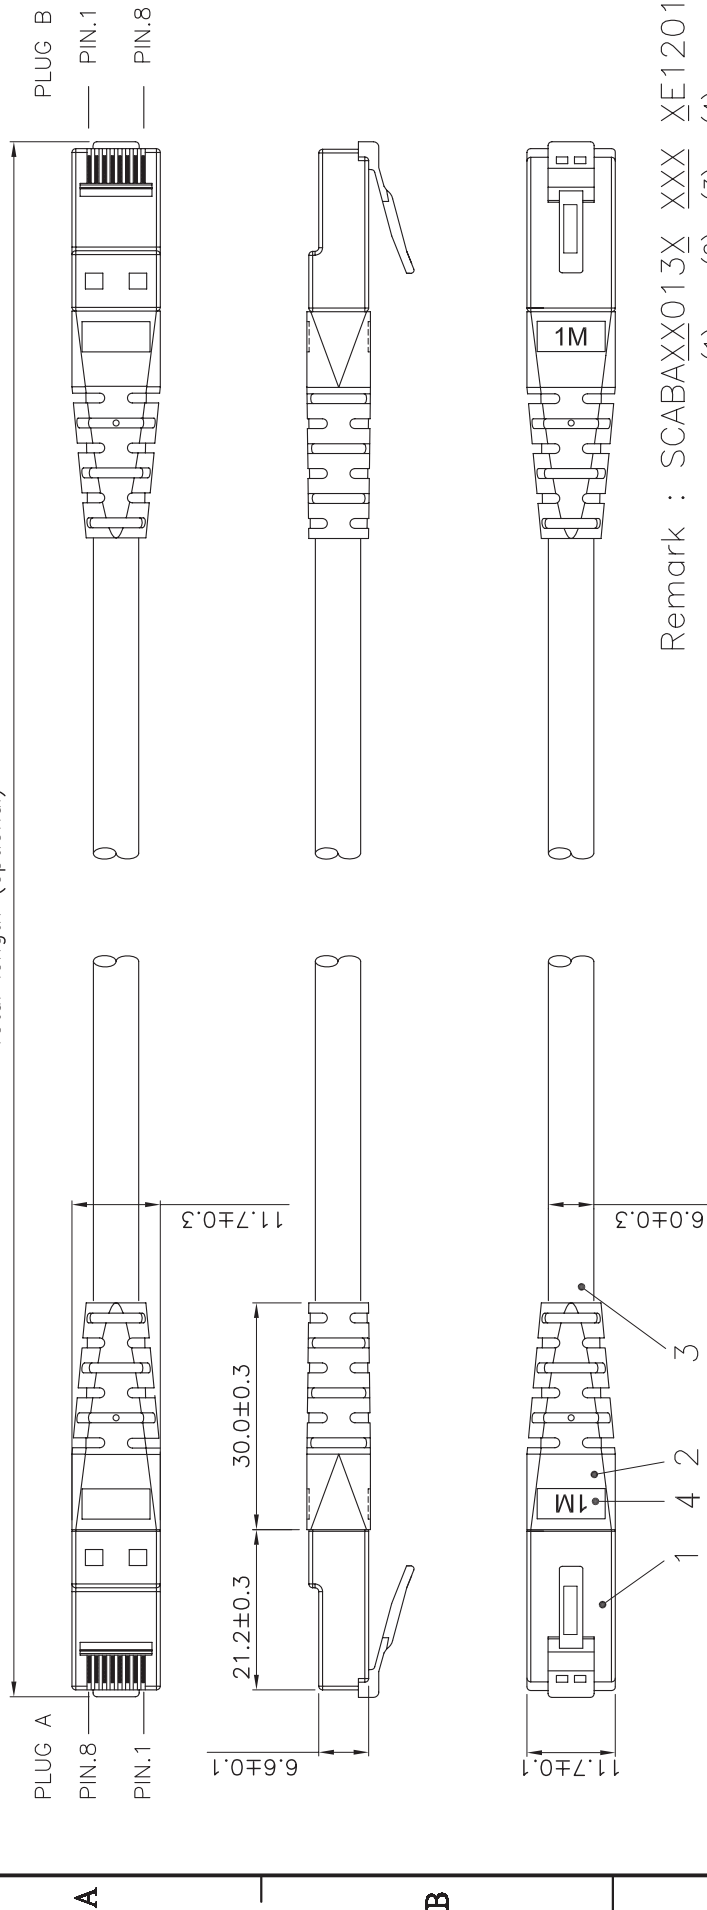

Datenblatt - Fiche technique - Data sheet

21.15.1523

ROLINE UTP-Patchkabel Kat.6, grün, 0,5 m

Cordon ROLINE Cat.6 UTP, vert, 0,5 m

ROLINE UTP Patch Cord, Cat.6, green, 0.5 m

Total length (optional)

Remark : SCABAXX013X XXX XE1201

- (1) XX : Jacket Color
 - 01=Black(RAL9011), 02=Gray(RAL7035), 03=Red(RAL3031)
 - 05=White(RAL9010), 06=Yellow(RAL1021), 07=Blue(RAL5015)
 - 08=Green(RAL6029), 09=Orange(RAL2003), 10=Purple(RAL4005)
 - 11=Pink(RAL4003)
- (2) X : Wiring
 - 1=T568A, 2=T568B, 3=T568A & T568B combination
- (3) XXX : Length
- (4) Length Unit : 1=cm, 2=meter, 3=feet.
 - (3)(4) : 0501=0.5meter(50cm), 0012=1meter, 0102=10meter
 - 0033=3feet, 0103=10feet

Specification :

- Material :
- 1. RJ45 Plug : (P/N : PU8850)
 - 1-1. Housing : Polycarbonate, UL 94V-2, Transparent color.
 - 1-2. Contact material : Phosphor Bronze with 50-60 micro-inch Nickel plated.
 - 1-3. Contact finished : Min. 50 micro-inch Gold plated.
- 2. Narrow PVC Molded.
- 3. Cable : UTP UnShielded and Twisted,
 - 4 pair Stranded wire UL material approved.
 - 24 AWG conductor and PVC jacket.
- 4. length mark(latch side) : 0.3M,0.5M,0.75M,1M,1.5M,2M,3M,5M,7M,7.5M, 10M,15M,20M,25M,30M.
- 5. Print : roline UTP PATCH CABLE 24AWG 4PR EIA/TIA-568B.2-1
CAT.6 XXXXXXX-X

DRAWING		17.MAR.2009		Connie	
CHECK		17.MAR.2009		KLi	
APPROVAL		17.MAR.2009		Yty	
SCALE		1/1 (A4)	UNIT	mm	
DRAWING NO.		21.15.XXXX(SAT)		ITEM NO.: 21.15.XXXX	
DRAWING CLASSIFICATION		SHEET		1 OF 1	
DRAWING CLASSIFICATION		SHEET		1 OF 1	